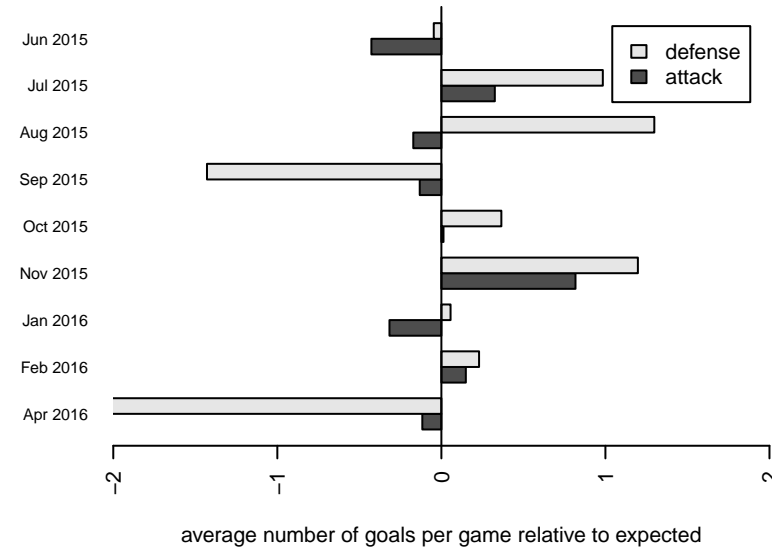

Performance relative to 13 month average