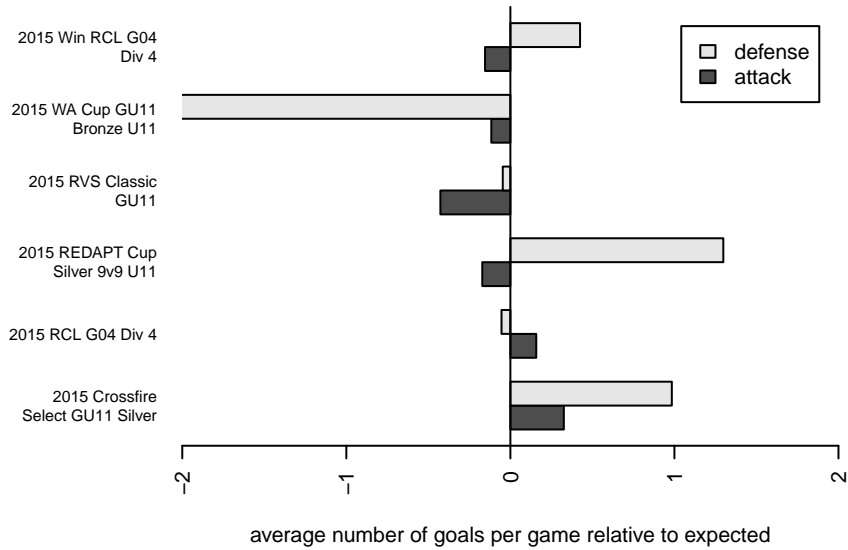

RV Slammers White G04

Rainier Valley Slammers
 Auburn, WA
 G04 total strength=29
 attack=0.09 defense=0.05
 fall league = RCL G04 Div 4
 spr league = Win RCL G04 Div 4

alt names used:
 RAINIER VALLEY SLAMMERS RVS GU11 WF
 RVS G04 White B (309209006)
 RVS GU 11 White
 RVS GU11 White
 RVS G04 White B (309209006)
 RAINIER VALLEY SLAMMERS ()

Venues played:
 2015 RVS Classic GU11
 2015 Crossfire Select GU11 Silver
 2015 REDAPT Cup Silver 9v9 U11
 2015 RCL G04 Div 4
 2015 Win RCL G04 Div 4
 2015 WA Cup GU11 Bronze U11

RV Slammers White G04
 Dots are actual minus expected GF (blue circles) and GA (red triangles).
 Blue line is smoothed change in attack strength. Red is smoothed change in defense strength.

**attack and defense variance (black dot)
relative to other teams
and top 10 in region**

**attack and defense rating
relative to others at age
and all opponents in last 13 months**

Performance relative to 13 month average