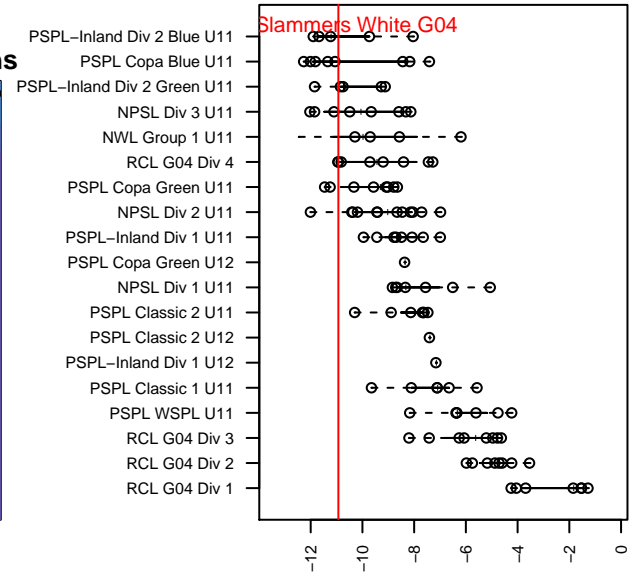

RV Slammers White G04

Rainier Valley Slammers
 Auburn, WA
 G04 total strength=29
 attack=0.09 defense=0.05
 fall league = RCL G04 Div 4
 spr league = Win RCL G04 Div 4

alt names used:
 RAINIER VALLEY SLAMMERS RVS GU11 WF
 RVS G04 White B (309209006)
 RVS GU 11 White
 RVS GU11 White
 RVS G04 White B (309209006)
 RAINIER VALLEY SLAMMERS ()

Venues played:
 2015 RVS Classic GU11
 2015 Crossfire Select GU11 Silver
 2015 REDAPT Cup Silver 9v9 U11
 2015 RCL G04 Div 4
 2015 Win RCL G04 Div 4
 2015 WA Cup GU11 Bronze U11

RV Slammers White G04
 Dots are actual minus expected GF (blue circles) and GA (red triangles).
 Blue line is smoothed change in attack strength. Red is smoothed change in defense strength.

**attack and defense variance (black dot)
relative to other teams
and top 10 in region**

**attack and defense rating
relative to others at age
and all opponents in last 13 months**

Performance relative to 13 month average