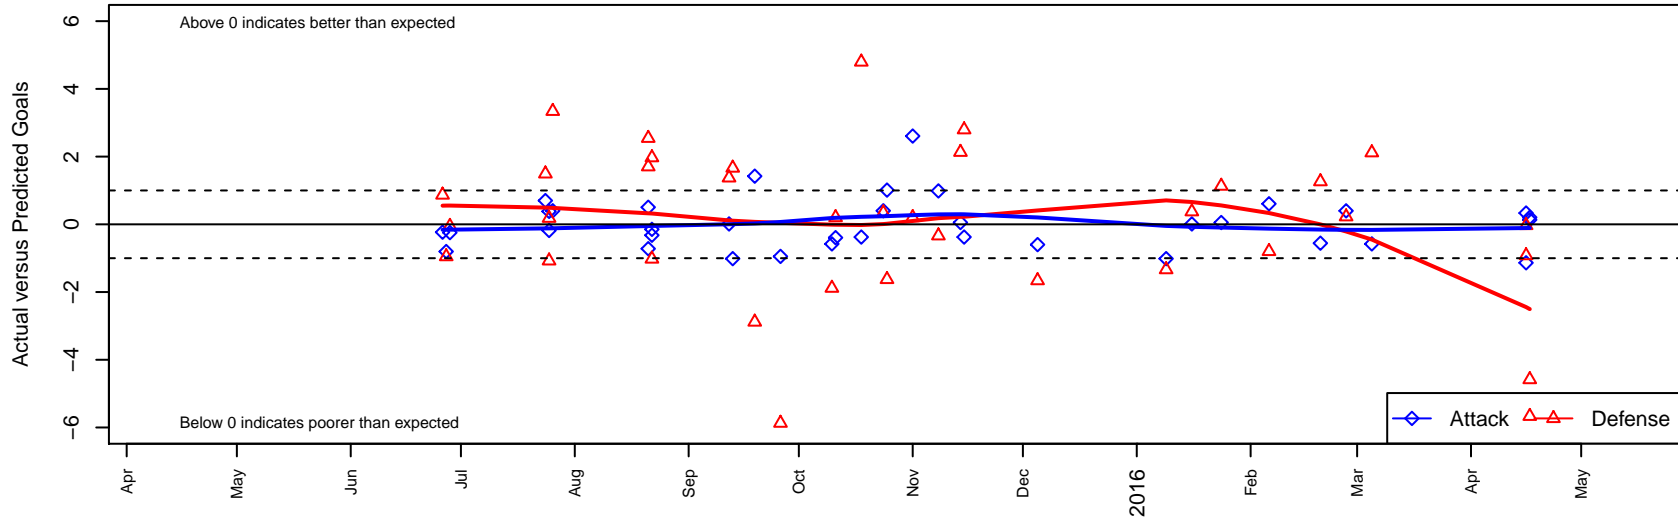

RV Slammers White G04

Rainier Valley Slammers
 Auburn, WA
 G04 total strength=29
 attack=0.09 defense=0.05
 fall league = RCL G04 Div 4
 spr league = Win RCL G04 Div 4

alt names used:
 RAINIER VALLEY SLAMMERS RVS GU11 WF
 RVS G04 White B (309209006)
 RVS GU 11 White
 RVS GU11 White
 RVS G04 White B (309209006)
 RAINIER VALLEY SLAMMERS ()

Venues played:
 2015 RVS Classic GU11
 2015 Crossfire Select GU11 Silver
 2015 REDAPT Cup Silver 9v9 U11
 2015 RCL G04 Div 4
 2015 Win RCL G04 Div 4
 2015 WA Cup GU11 Bronze U11

RV Slammers White G04
 Dots are actual minus expected GF (blue circles) and GA (red triangles).
 Blue line is smoothed change in attack strength. Red is smoothed change in defense strength.

**attack and defense variance (black dot)
relative to other teams
and top 10 in region**

**attack and defense rating
relative to others at age
and all opponents in last 13 months**

Performance relative to 13 month average