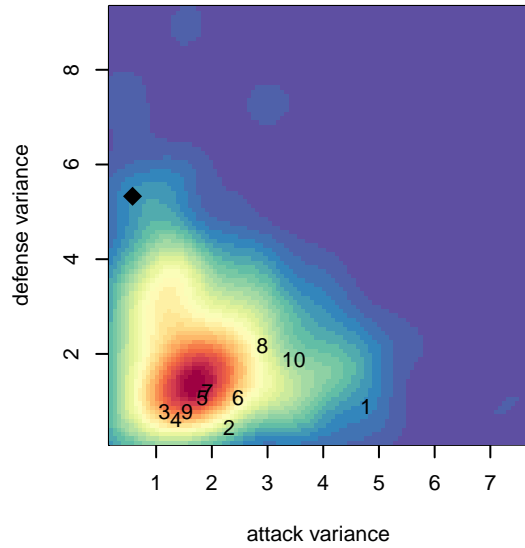

RV Slammers White G04

Rainier Valley Slammers
 Auburn, WA
 G04 total strength=29
 attack=0.09 defense=0.05
 fall league = RCL G04 Div 4
 spr league = Win RCL G04 Div 4

alt names used:
 RAINIER VALLEY SLAMMERS RVS GU11 WF
 RVS G04 White B (309209006)
 RVS GU 11 White
 RVS GU11 White
 RVS G04 White B (309209006)
 RAINIER VALLEY SLAMMERS ()

Venues played:
 2015 RVS Classic GU11
 2015 Crossfire Select GU11 Silver
 2015 REDAPT Cup Silver 9v9 U11
 2015 RCL G04 Div 4
 2015 Win RCL G04 Div 4
 2015 WA Cup GU11 Bronze U11

RV Slammers White G04
 Dots are actual minus expected GF (blue circles) and GA (red triangles).
 Blue line is smoothed change in attack strength. Red is smoothed change in defense strength.

**attack and defense variance (black dot)
relative to other teams
and top 10 in region**

**attack and defense rating
relative to others at age
and all opponents in last 13 months**

Performance relative to 13 month average